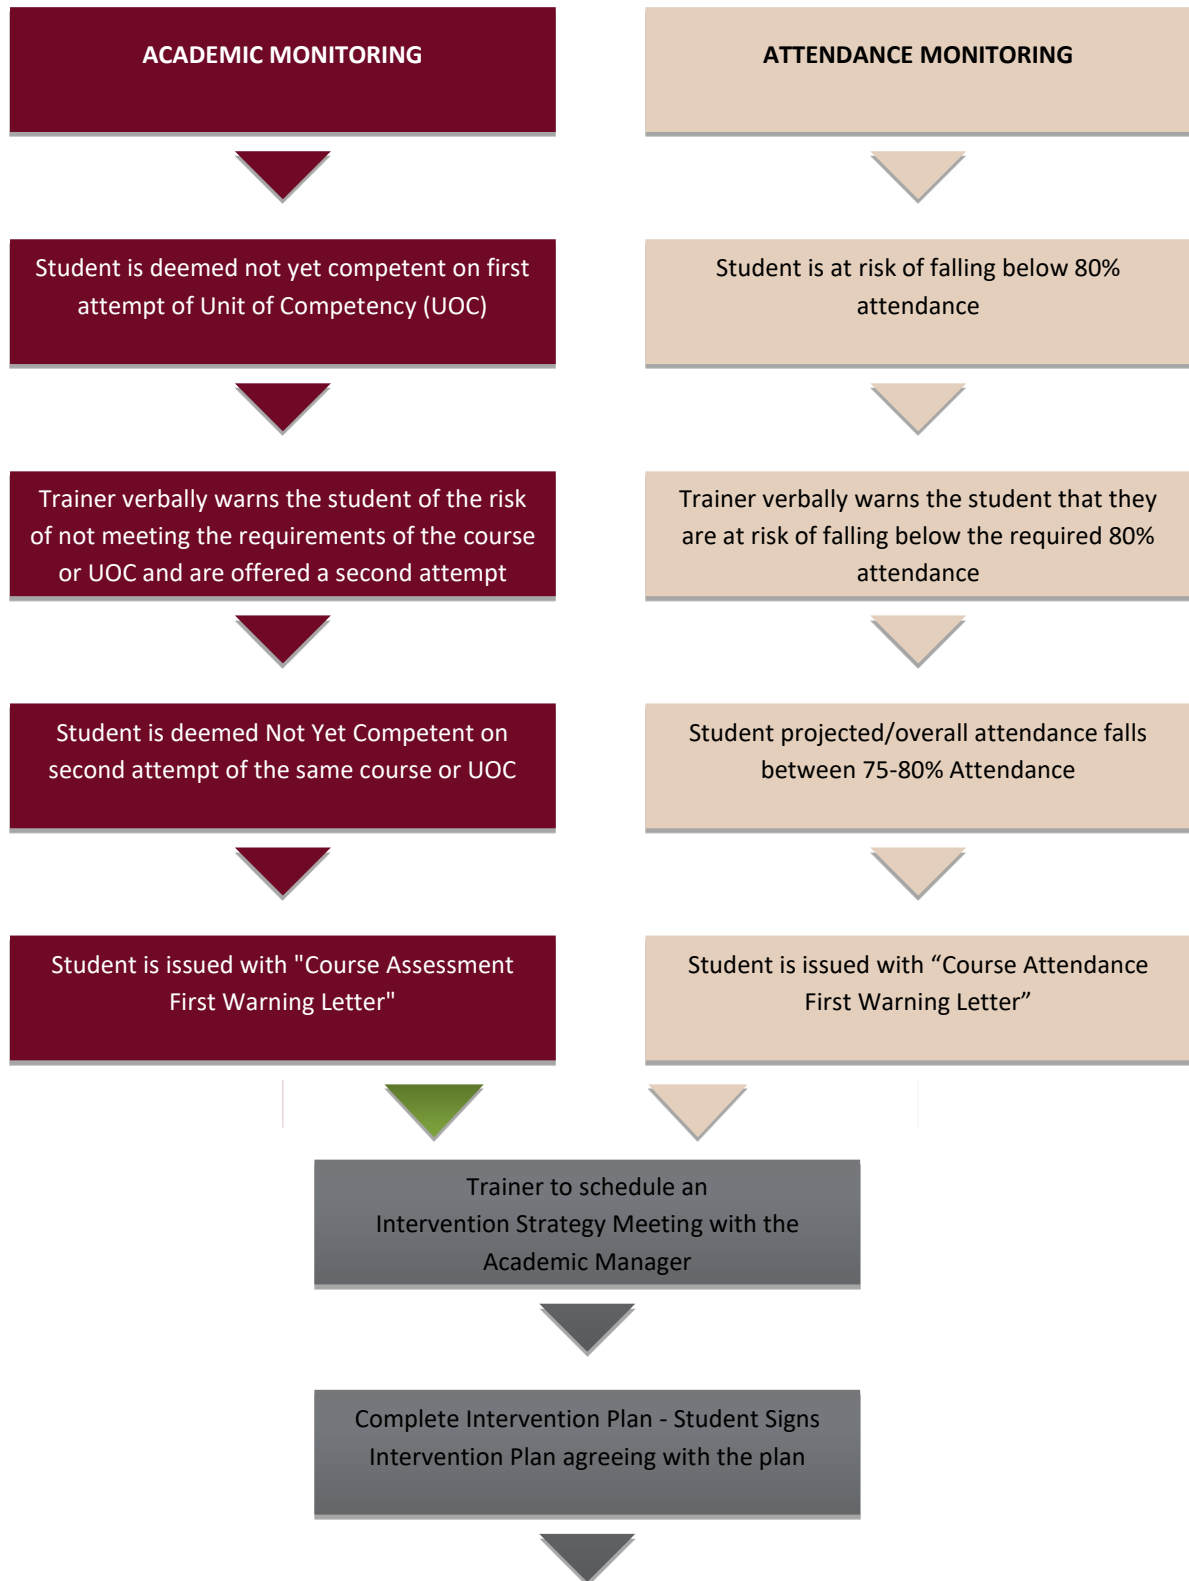

# Monitoring and Intervention Process

---

ROSEWOOD INTERNATIONAL COLLEGE

## Monitoring and Intervention Process

DHA will send a Notice of Intent to Consider  
Cancellation prior to the decision being made to  
cancel the student visa