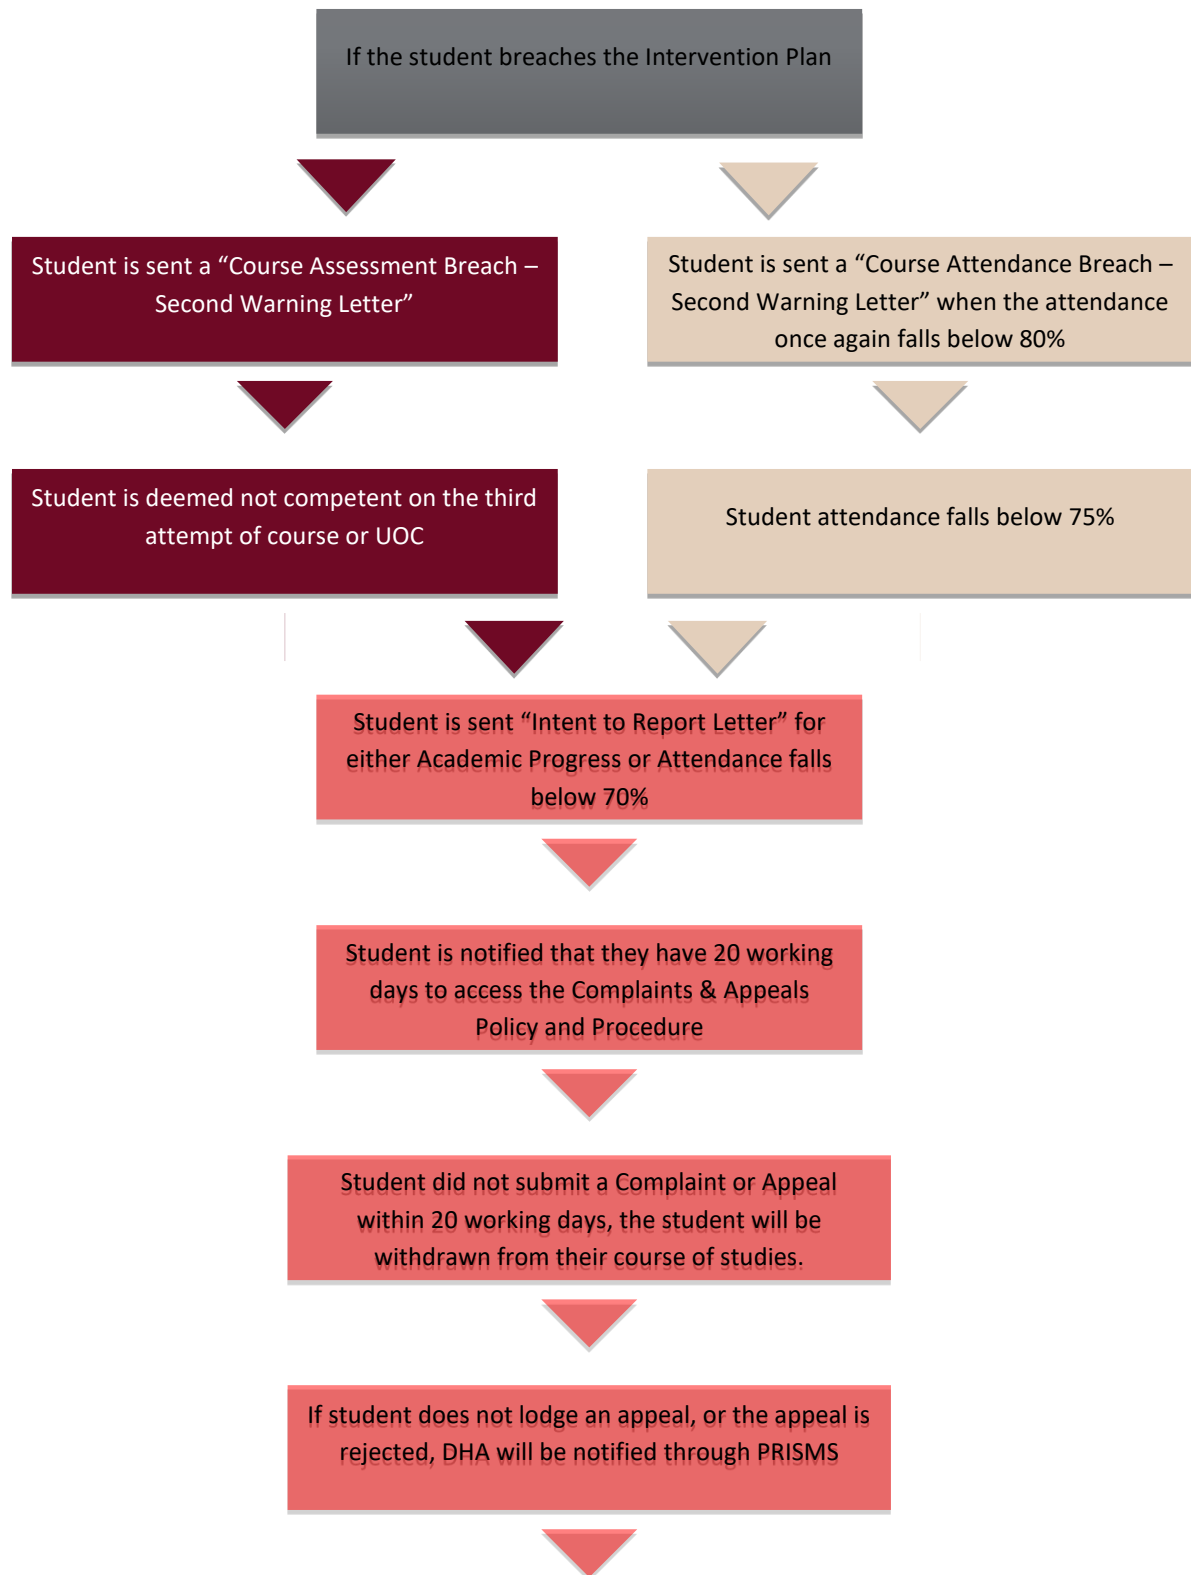

# Monitoring and Intervention Process

---

ROSEWOOD INTERNATIONAL COLLEGE

## Monitoring and Intervention Process

DHA will send a Notice of Intent to Consider  
Cancellation prior to the decision being made to  
cancel the student visa